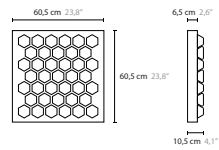

50075 W1/C1

GENERAL PRODUCT INFORMATION

finishings   article 15010:   high polished mirror steel
article 50075:   high polished mirror steel
frame 50075:   410 - 414 - 420 - 421 - 430 - 435 - 440
other finishings on request

light sources   article 50075:   LED light 25W/3000K included (dimmable)

customizing   customizing possible: info@cycasi.com