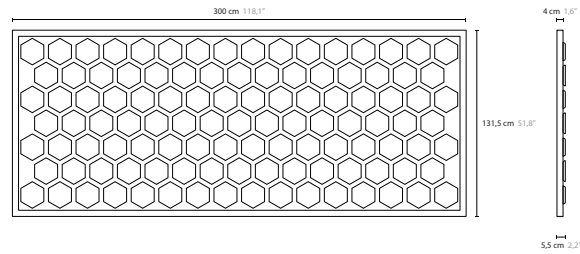

## 15010 Wall art

Article number    Light source    Product info

**15010** Wall art    frame with high polished mirror steel plate

**50075** W1/C1    LED 25W    high polished mirror steel