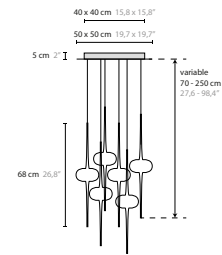

50080 H1

50082 H2

50084 H8

Article number		Light source
50080	H1	1 x LED GU10
50082	H2	2 x LED GU10
50084	H8	8 x LED GU10

GENERAL PRODUCT INFORMATION

finishings	402 - 410 - 414 - 435 other finishings on request
glass	handcrafted blown borosilicate glass
light sources	light sources not included
customizing	customizing possible: info@cycasi.com

H = hanging

Create your personal design