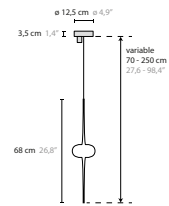

50080 H1

50082 H2

50084 H8

Article number		Light source
50080	H1	1 x LED GU10
50082	H2	2 x LED GU10
50084	H8	8 x LED GU10

GENERAL PRODUCT INFORMATION

finishings	402 - 410 - 414 - 435 other finishings on request
glass	handcrafted blown borosilicate glass
light sources	light sources not included
customizing	customizing possible: info@cycasi.com

H = hanging

Create your personal design