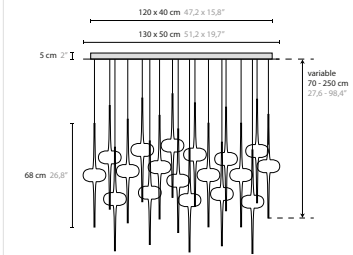

50080 H1

50082 H2

50084 H8

Article number		Light source
50080	H1	1 x LED GU10
50082	H2	2 x LED GU10
50084	H8	8 x LED GU10

GENERAL PRODUCT INFORMATION

finishings	402 - 410 - 414 - 435 other finishings on request
glass	handcrafted blown borosilicate glass
light sources	light sources not included
customizing	customizing possible: info@cycasi.com

H = hanging

Create your personal design