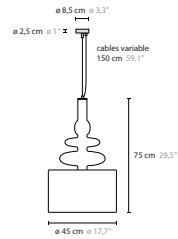

Article number	Light source	Product info
50300	H1 1 x LED E27	glass chrome plated / shade silk
50301	H1 1 x LED E27	glass chrome plated / shade chintz
50304	H1 1 x LED E27	glass gold deore plated / shade silk
50305	H1 1 x LED E27	glass gold deore plated / shade chintz
50308	H1 1 x LED E27	glass anthracite plated / shade silk
50309	H1 1 x LED E27	glass anthracite plated / shade chintz
50312	T1 1 x LED E27	glass chrome plated / shade silk
50313	T1 1 x LED E27	glass chrome plated / shade chintz
50316	T1 1 x LED E27	glass gold deore plated / shade silk
50317	T1 1 x LED E27	glass gold deore plated / shade chintz
50320	T1 1 x LED E27	glass anthracite plated / shade silk
50321	T1 1 x LED E27	glass anthracite plated / shade chintz

- **50300** H1 Glass Chrome / Shade Silk
- **50301** H1 Glass Chrome / Shade Chintz
- **50304** H1 Glass Gold Deore / Shade Silk
- **50305** H1 Glass Gold Deore / Shade Chintz
- **50308** H1 Glass Anthracite / Shade Silk
- **50309** H1 Glass Anthracite / Shade Chintz

- **50312** T1 Glass Chrome / Shade Silk
- **50313** T1 Glass Chrome / Shade Chintz
- **50316** T1 Glass Gold Deore / Shade Silk
- **50317** T1 Glass Gold Deore / Shade Chintz
- **50320** T1 Glass Anthracite / Shade Silk
- **50321** T1 Glass Anthracite / Shade Chintz