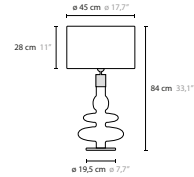

GENERAL PRODUCT INFORMATION

finishings	400 - 401 - 402 - 405 - 410 - 416 other finishings on request
glass	handcrafted blown borosilicate glass chrome, gold deore and anthracite with transitions to clear parts
shade	shade silk: gold or silver inside
light sources	light sources not included
customizing	customizing possible: info@cycasi.com

H = hanging T = table