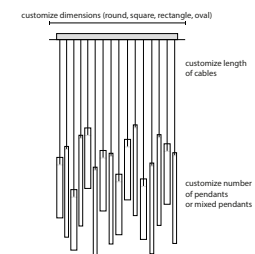

**50410** H1

**50402** H2

**50406** H8

Article number	Light source
<b>50410</b> H1	1 x LED GU10
<b>50402</b> H2	2 x LED GU10
<b>50406</b> H8	8 x LED GU10

### GENERAL PRODUCT INFORMATION

finishings	402 - 410 - 414 - 435 other finishings on request
glass	two sizes of borosilicate clear glass tubes
light sources	light sources not included
customizing	customizing possible: <a href="mailto:info@cycasi.com">info@cycasi.com</a>