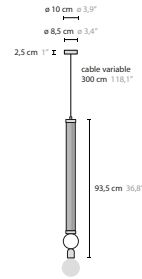

50250 H1 Gold Deore ball
50251 H1 Chrome ball

50252 H1 L Gold Deore ball
50253 H1 L Chrome ball

50256 H1 XL Gold Deore ball
50257 H1 XL Chrome ball

Article number	Light source	Product info
50250 H1	1 x LED E27	with gold deore plated glass ball
50251 H1	1 x LED E27	with chrome plated glass ball
50253 H1 L	1 x LED E27	with gold deore plated glass ball
50254 H1 L	1 x LED E27	with chrome plated glass ball
50256 H1 XL	1 x LED E27	with gold deore plated glass ball
50257 H1 XL	1 x LED E27	with chrome plated glass ball