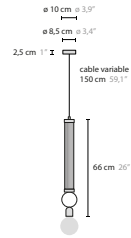

50250 H1 Gold Deore ball
50251 H1 Chrome ball

50252 H1 L Gold Deore ball
50253 H1 L Chrome ball

50256 H1 XL Gold Deore ball
50257 H1 XL Chrome ball

Article number	Light source	Product info
50250 H1	1 x LED E27	with gold deore plated glass ball
50251 H1	1 x LED E27	with chrome plated glass ball
50253 H1 L	1 x LED E27	with gold deore plated glass ball
50254 H1 L	1 x LED E27	with chrome plated glass ball
50256 H1 XL	1 x LED E27	with gold deore plated glass ball
50257 H1 XL	1 x LED E27	with chrome plated glass ball