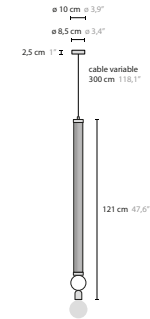

50250 H1 Gold Deore ball
50251 H1 Chrome ball

50252 H1 L Gold Deore ball
50253 H1 L Chrome ball

50256 H1 XL Gold Deore ball
50257 H1 XL Chrome ball

Article number	Light source	Product info
50250 H1	1 x LED E27	with gold deore plated glass ball
50251 H1	1 x LED E27	with chrome plated glass ball
50253 H1 L	1 x LED E27	with gold deore plated glass ball
50254 H1 L	1 x LED E27	with chrome plated glass ball
50256 H1 XL	1 x LED E27	with gold deore plated glass ball
50257 H1 XL	1 x LED E27	with chrome plated glass ball