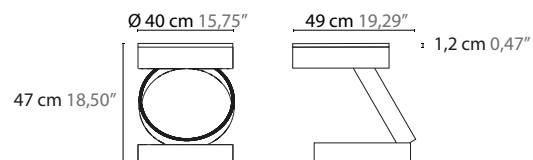

Article number	Tabletop surface
10062 CT3	price group 1
10063 CT3	price group 2
10067 CT1	price group 1
10068 CT1	price group 2

10067 CT1 + Top surface price group 1
10068 CT1 + Top surface price group 2