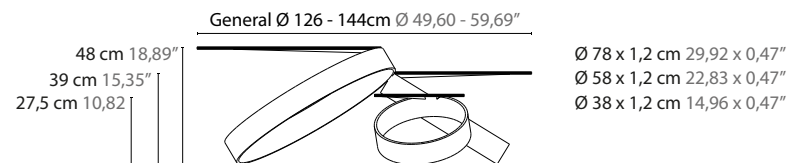

SWING AROUND

design Coen Munsters

10062 CT3 + Top surface price group 1
10063 CT3 + Top surface price group 2

Article number	Tabletop surface
10062 CT3	price group 1
10063 CT3	price group 2
10067 CT1	price group 1
10068 CT1	price group 2

10067 CT1 + Top surface price group 1
10068 CT1 + Top surface price group 2

GENERAL PRODUCT INFORMATION

finishings	410 - 414 - 420 - 421 - 430 - 435 - 440 other finishings on request
tabletop surface	for surfaces, visit cycasi.com
customizing	customizing possible: info@cycasi.com